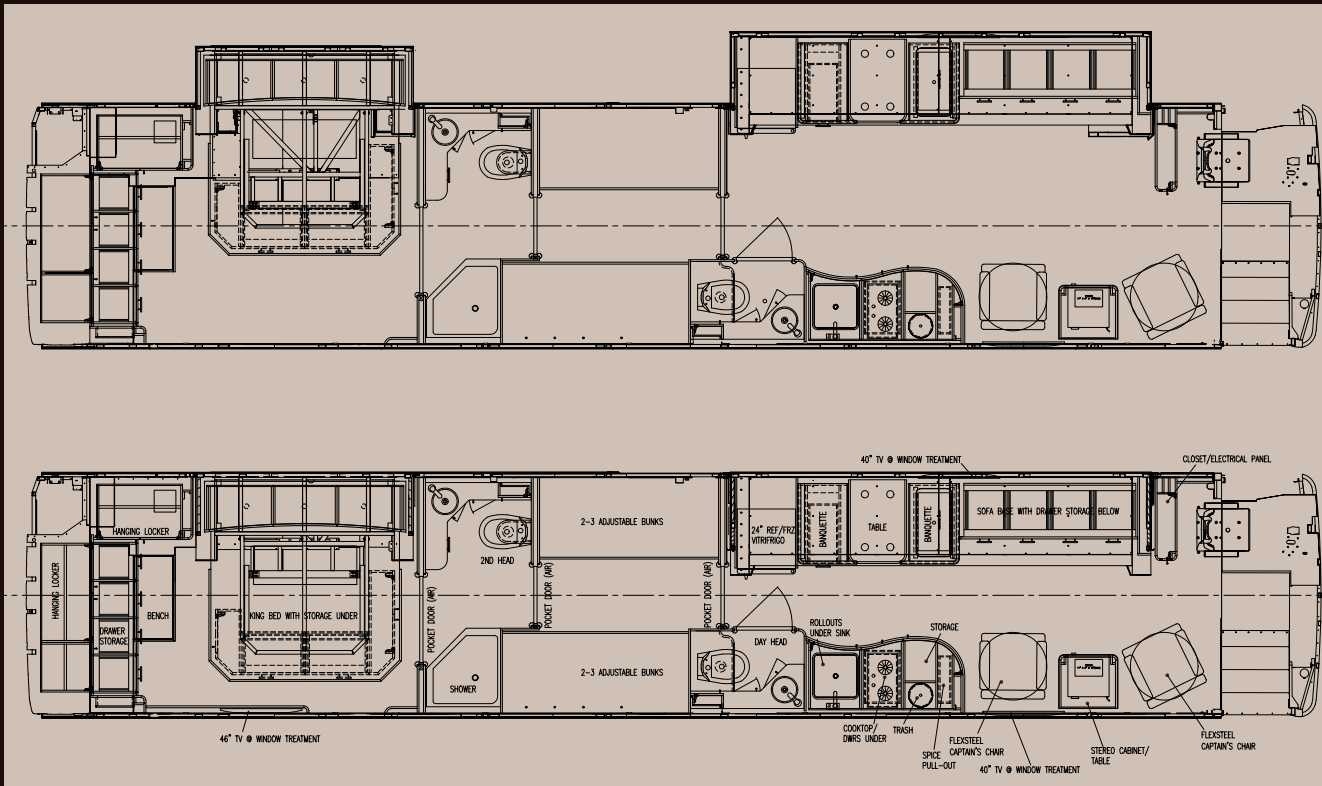

Star Coach/Motorhome Floor Plan

Florida Coach
Luxury Design & Leasing

Contact Information

Florida Coach, Inc.
3150 Florida Coach Dr.
Kissimmee, FL 34741
407 846-2782
800-242-2782
info@floridacoach.com

Visit our website: www.floridacoach.com