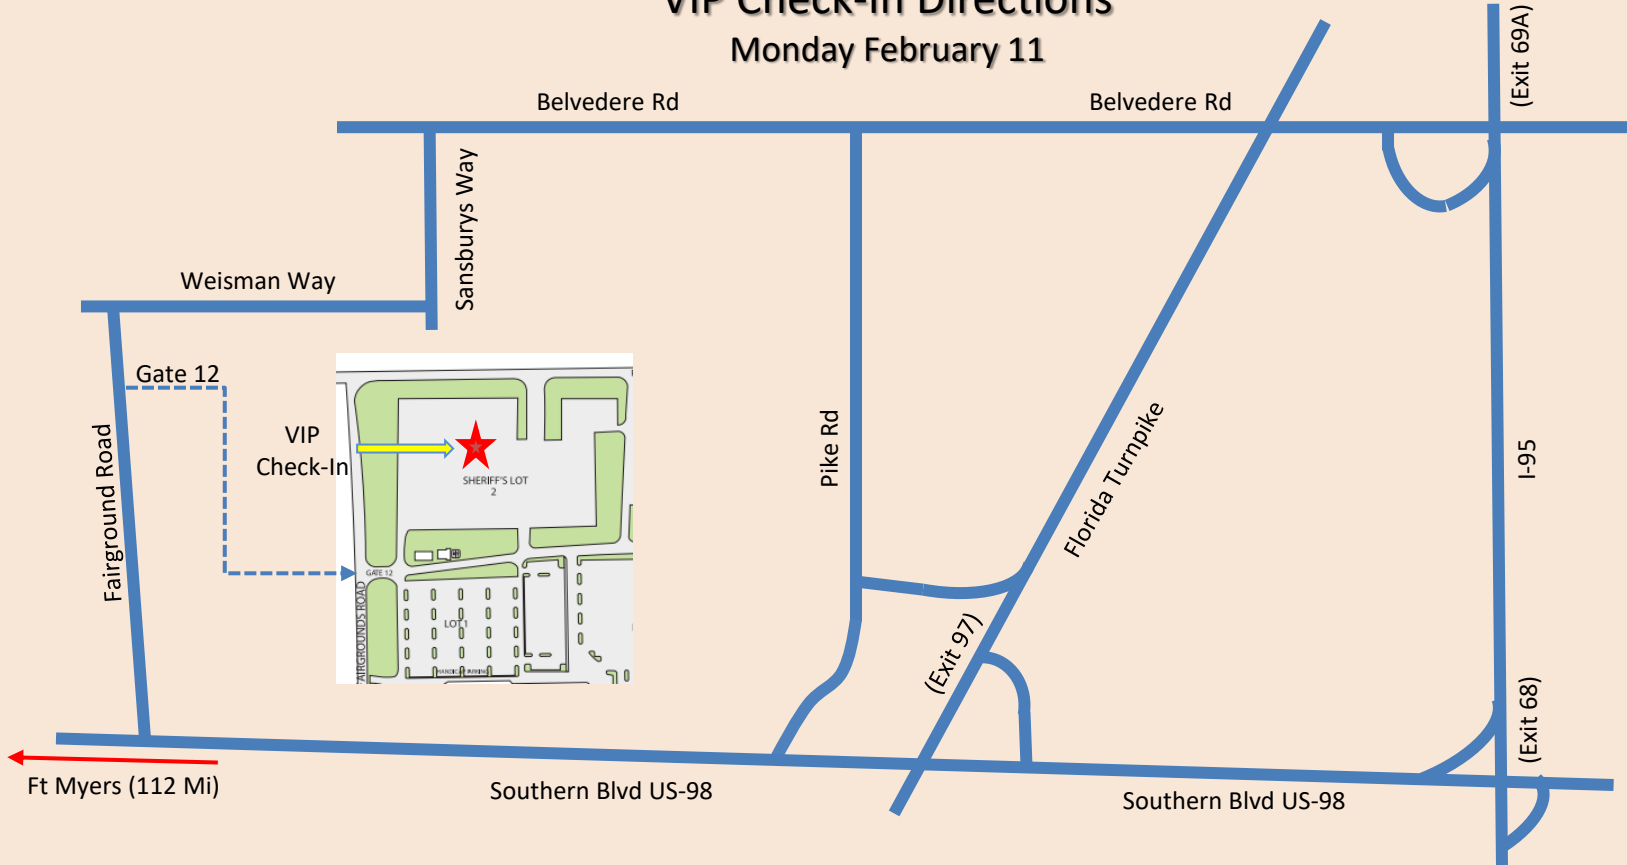

Prevost Motorcoach Expo VIP Check-In Directions Monday February 11

Turnpike Southbound

- Exit 97 from the Florida Turnpike
- Left on Pike Rd
- Right on Southern Blvd (1.5 miles)
- Right on Fairgrounds Rd
- Right at Gate 12
- Immediate Left into the large lot
- Proceed to the middle of the lot for check-in

Turnpike Northbound

- Exit 97 from the Florida Turnpike
- Right on Southern Blvd (1.8 miles)
- Right on Fairgrounds Rd
- Right at Gate 12
- Immediate Left into the large lot
- Proceed to the middle of the lot for check-in

I-95 North or Southbound

- Exit 68 from I-95
- West on Southern Blvd/US-98 (7.6 miles)
- Right on Fairgrounds Rd
- Right at Gate 12
- Immediate Left into the large lot
- Proceed to the middle of the lot for check-in