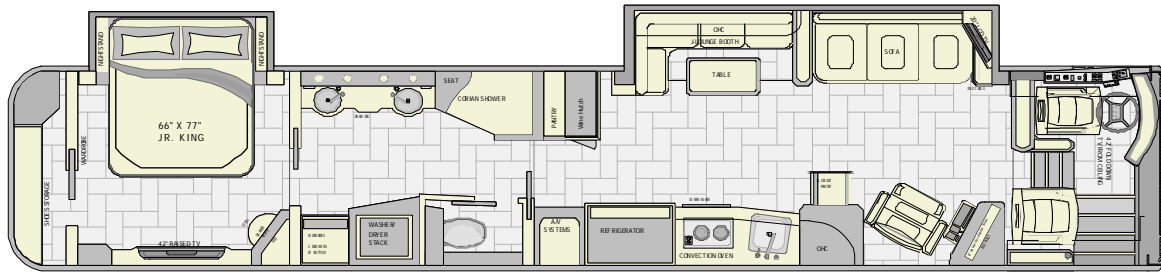

OUTLAW COACH

2011 H-3 45' DOUBLE SLIDE

COACH: 10HD00111089

VIN: 2PCV334978C711089

EXTERIOR

- Custom Painted Graphics w/Super Clear Coat
- 4 Roof Mounted Power Awnings and Wind Sensors w/Front and Rear Scoops
- Roof Mounted Air Horns
- Stainless Steel Bump Rail Package
- Mud Flaps w/Weights and Stainless Steel Trim
- Custom Fiberglass Fenders
- Auto Leveling System
- Docking Lights
- Portable Ladder
- Bay Areas are Carpeted, Stainless Steel or Acrylic
- Electric Slide-out Trays in Storage Bay
- 4 Zip Dee® Chairs in Custom Built Storage
- Utility Bay Soap and Towel Dispensers
- Gaggeneau® Slide out Grill
- Bay Entertainment Center