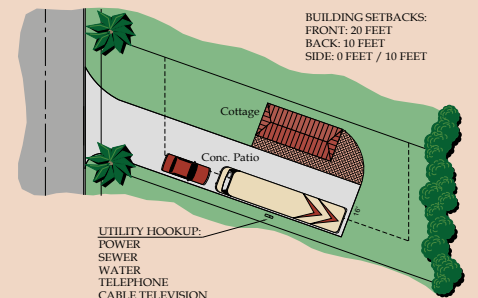

TYPICAL R.V. LOT
Back In

866.606.7501

LAKEOSPREY.COM