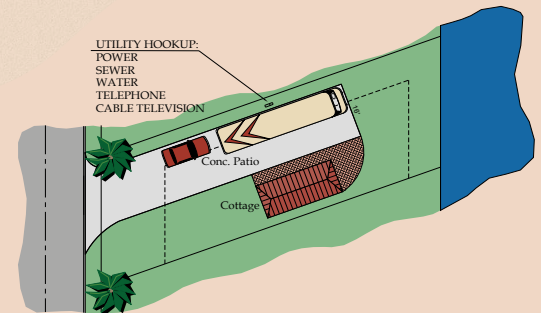

- Walking Distance From 18-Hole Soldier's Creek Golf Course
- Club House and Tiki Bar
- Fully Equipped Kitchen and Gas Grill
- Fishing on our 11-Acre Lake Osprey
- Fitness Room
- Luxurious Bath House with Private Showers
- Zero Entry Infinity Pool
- Hot Tub
- Horseshoe Pits
- Full RV Hookups
- Free Laundry Facilities
- Free Cable Television
- Free Wi-Fi

Where else can you buy an asset you can actually use and enjoy to complete your RV lifestyle dream? RV lots are considered by many to be a safe haven income producing real estate investment or a very affordable retirement alternative for most discriminating RV owners. Lake Osprey RV Resort has 188 extra large lots designed around 70 acres including the 11 acre Lake Osprey, providing our owners and guest with such features as:

or email us at

info@LakeOsprey.com

12054 Gateway Drive | Elberta, AL 36530

Vacation • Retirement

A Roberts Resort

WELCOMING CLASS A
MOTOR COACHES,
CLASS C MOTOR HOMES
AND FIFTH WHEEL TOWABLES.

Golfing • Adventure

ELBERTA, ALABAMA
A Roberts Resort

EXPLORE ALABAMA'S GULF COAST

TYPICAL R.V. LOT
Lakeside

TYPICAL R.V. LOT
Back In

866.606.7501

LAKEOSPREY.COM