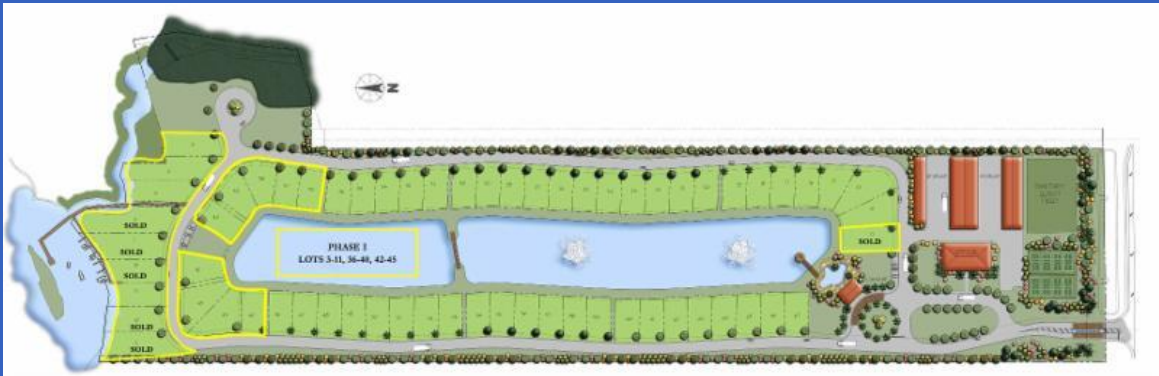

Rally Calendar

- January 8th-11th 2018 Royale Coach Club
- January 26th- 29th 2018 Prevost Communities

*Rallies are
being booked!*

Riverlandings is thrilled to announce we have booked two rallies for the upcoming year. The Royale Coach Club and Prevost Communities have reserved dates for January 2018. Don't forget to check us out and host your memorable times.

Let's begin

We have had a successful year here at Riverlandings. Our marina is nearly complete, and it is looking awesome! We are in full gear beginning the construction on four of our coachouses. Congratulations to those who took advantage of the preconstruction pricing. We look forward to sharing our progress with you, and hope you will follow us during this exciting time.

Construction Projects

Ownership Stats:

Currently 6 waterfront lots are underway with construction with several more planned. Don't miss out on Phase 1 pricing reserve your slice of paradise at our spectacular elite community today!